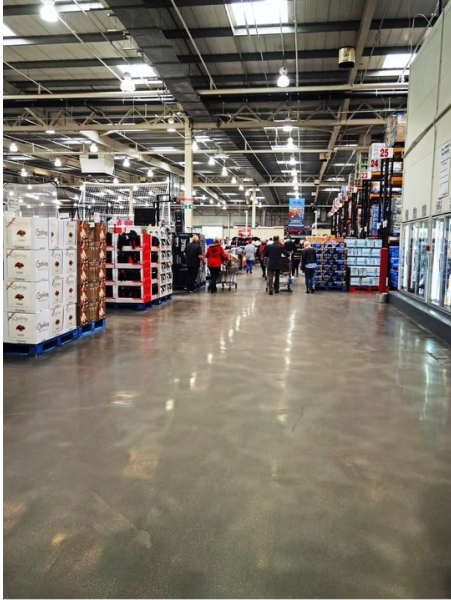

PTSG company completes specialist roofing project for Costco

7 months ago

[NSS Group (NSS)](#), part of [Premier Technical Services Group Ltd](#) (PTSG), has successfully completed a specialist roofing project at the Gateshead branch of Costco.

Located near the Metro Centre, Costco Gateshead is part of the global retail giant Costco Wholesale Corporation, which is renowned for its members-only warehouse format, offering a wide range of products from groceries to electronics. The Gateshead site is a bustling hub of retail activity, making the need for a safe, durable roof essential.

NSS was tasked with delivering a comprehensive roofing solution to future-proof the site's large roof structure. The project involved the application of specialist treatments designed to protect the roof from weathering and prevent long-term corrosion, ensuring lasting durability. Despite the complex access challenges presented by the site, the team from NSS delivered the project safely and efficiently.

NSS is a leading part of PTSG Building Access Specialists Ltd, one of the Group's five independent divisions. It offers a wide range of specialist services to maintain and clean buildings of all types and sizes. These include steplejack services, specialist rope access, window cleaning, and gutter maintenance.

PTSG's focus on delivering cost-effective solutions means that customers benefit from enhanced building longevity without the need for costly replacements. This latest project at Costco Gateshead is a testament to NSS's expertise and commitment to quality.