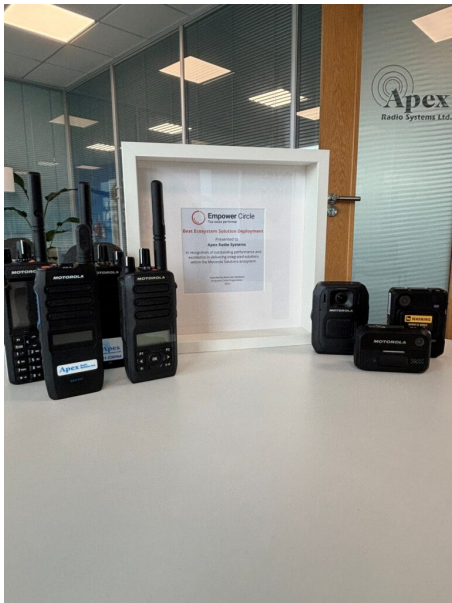

Body-Worn Cameras and Mission-Critical Communications Enhance Facilities Management Operations Across UK Government Estate

3 hours ago

A deployment combining body-worn cameras and mission-critical communication devices to support facilities management operations across a major UK government estate has been recognised by Motorola Solutions.

Delivered by [Apex Radio Systems](#), the project received the award for Best Ecosystem Solution Deployment as part of the Motorola Solutions Empower Circle programme.

The solution equips frontline teams with body-worn video technology and reliable communications devices, enabling improved visibility of incidents, enhanced accountability, and more effective coordination across multiple sites.

This is particularly important in facilities management environments, where teams operate across large estates and require dependable tools to maintain safety, service standards, and situational awareness.